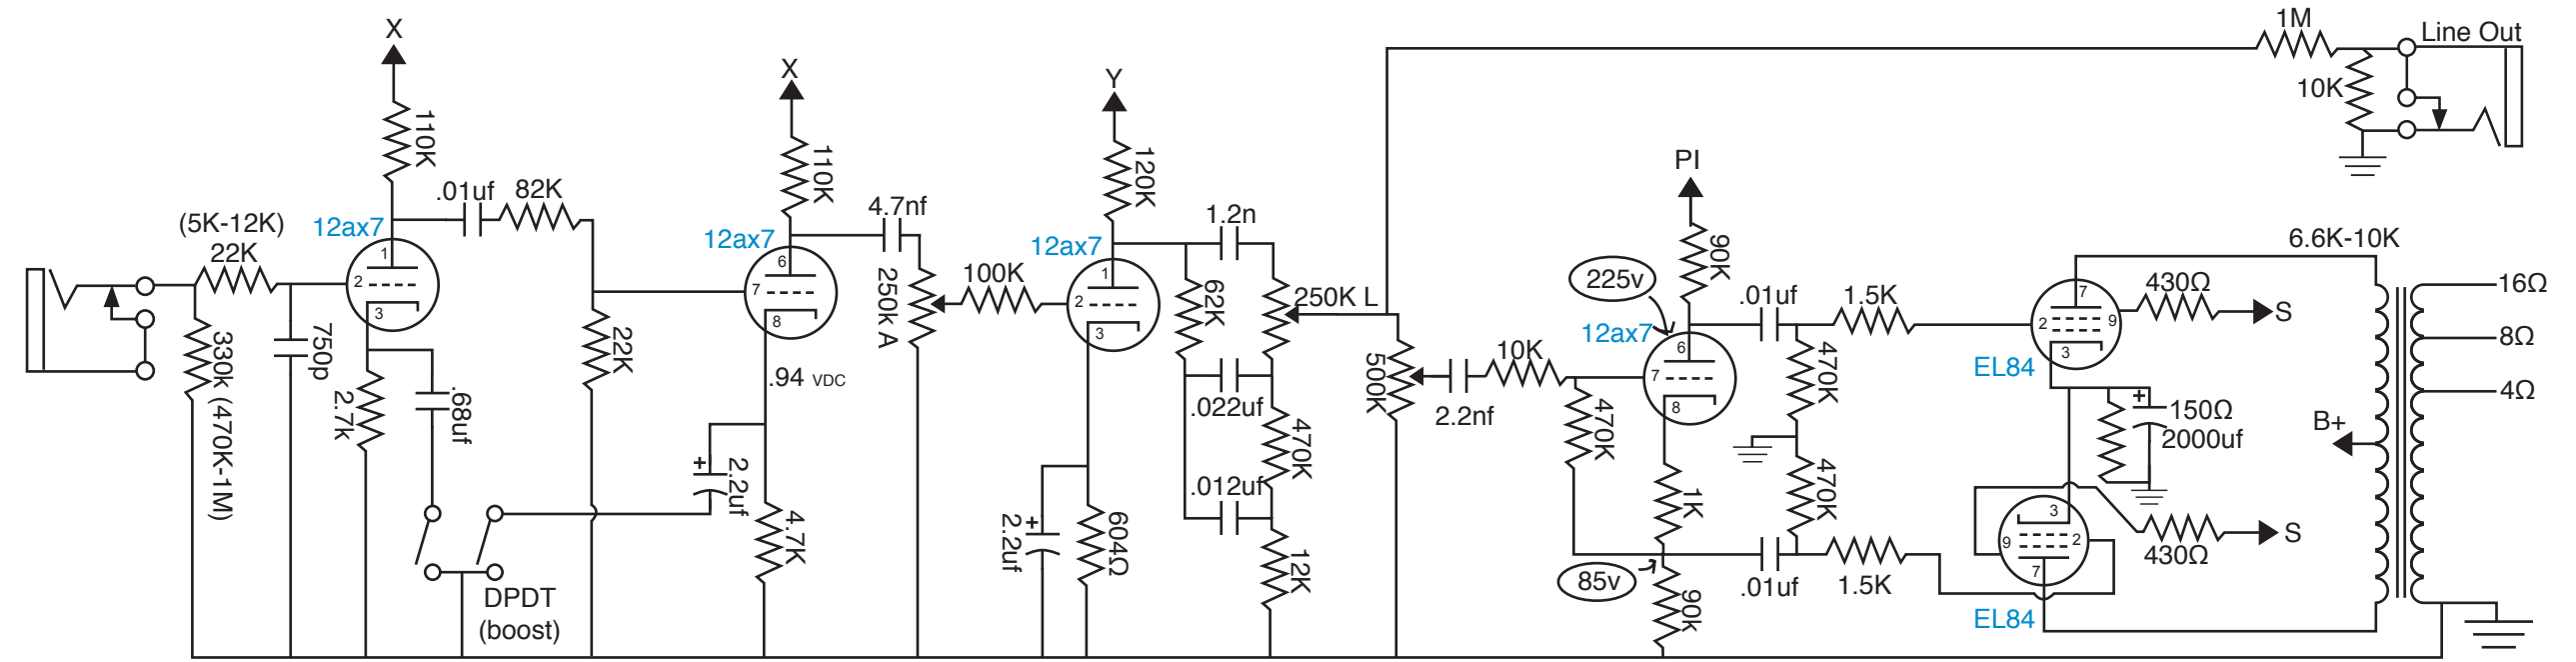

Phaze 14

by Randy Fay

Stock VJ PT

Notes
EL84's
Plates @ 318
Cathode @ 10.6
14W PP