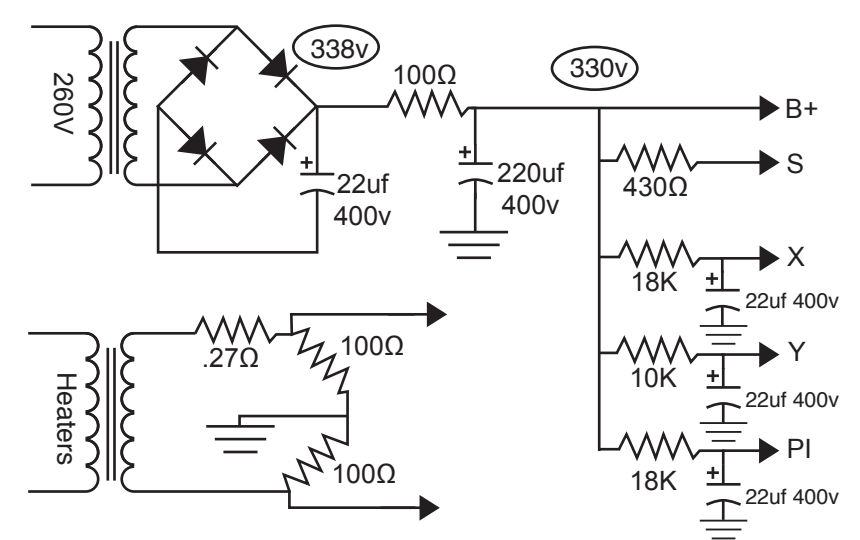

Phaze 14

by Randy Fay

Stock VJ PT

Notes
EL84's
Plates @ 318
Cathode @ 10.6
14W PP