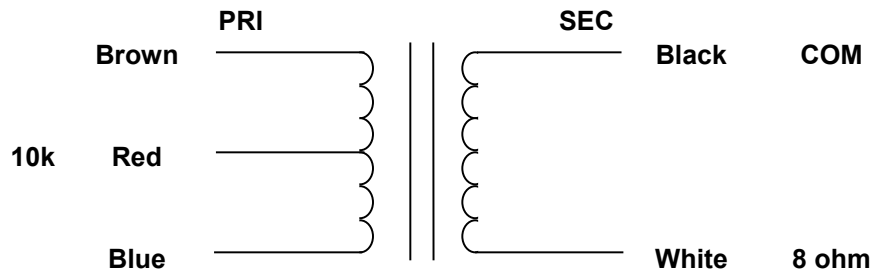

MERCURY MAGNETICS  
9167 Independence Avenue  
Chatsworth, CA 91311

Phone 818-998-7791  
Fax 818-998-7835  
Website: [mercurymagnetics.com](http://mercurymagnetics.com)

**ToneClone FTDO-15 OUTPUT TRANSFORMER**