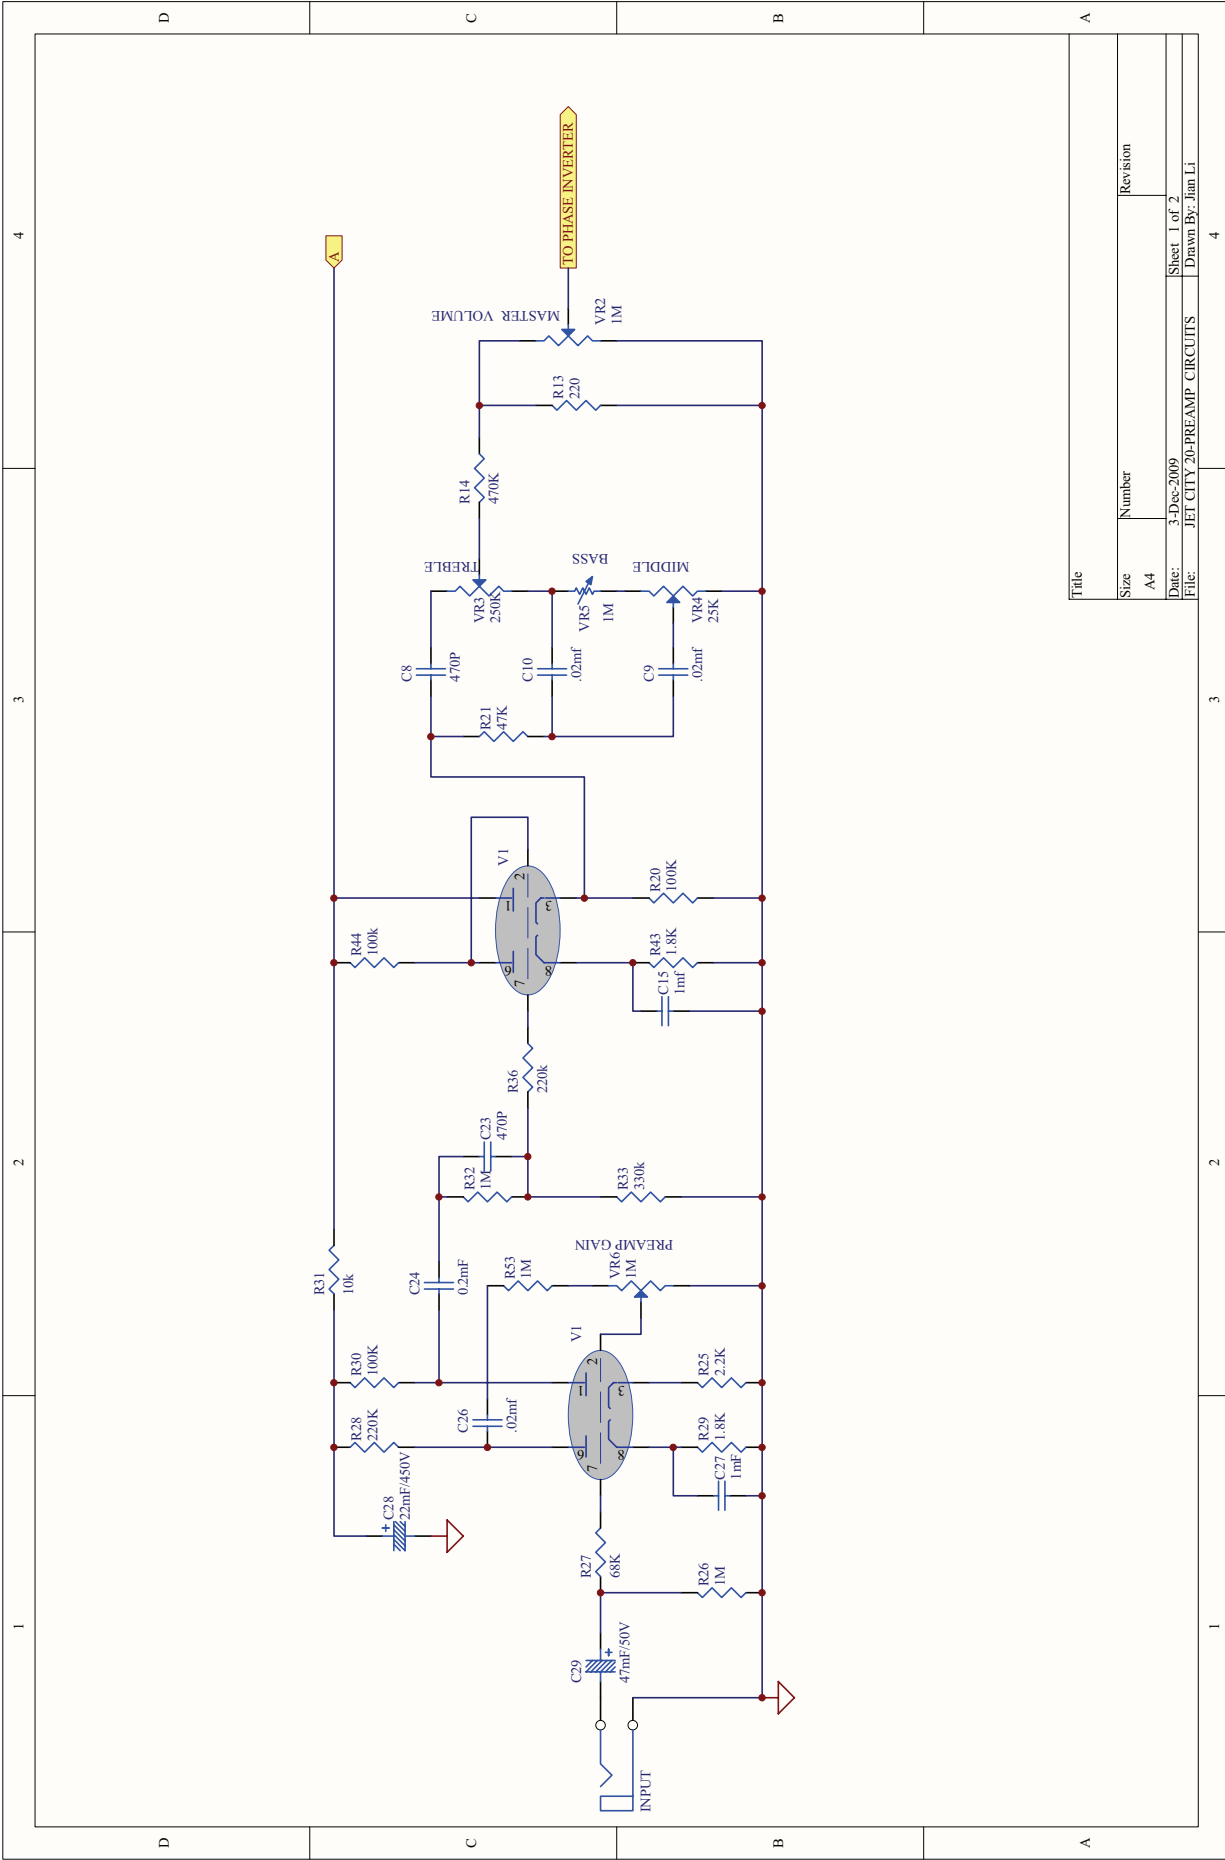

# JCA20H BLOCK DIAGRAM

Title			
Size	Model No.	Revision	Revision
A3	JCA20H		VERU00003
Date:	19-Dec-2009	Drawn By:	of 1
Part:	Electronics	Drawn By:	Part II

Title	
Size	Number
A4	
Date:	Revision
3-Dec-2009	
File:	Sheet 1 of 2
JET CITY 20-PREAMP- CIRCUITS	Drawn By: Jan Li

1 2 3 4

1 2 3 4

Title		Revision	
Size	Number		
A4	A		
Date:	3-Dec-2009	Sheet 2 of 2	
File:	JET CITY 20-PREAMP CIRCUITS	Drawn By: Jian Li	

U\_JET CITY 20-PREAMP CIRCUITS  
 JET CITY 20-PREAMP CIRCUITS.SchDoc  
 A TO PHASE INVERTER