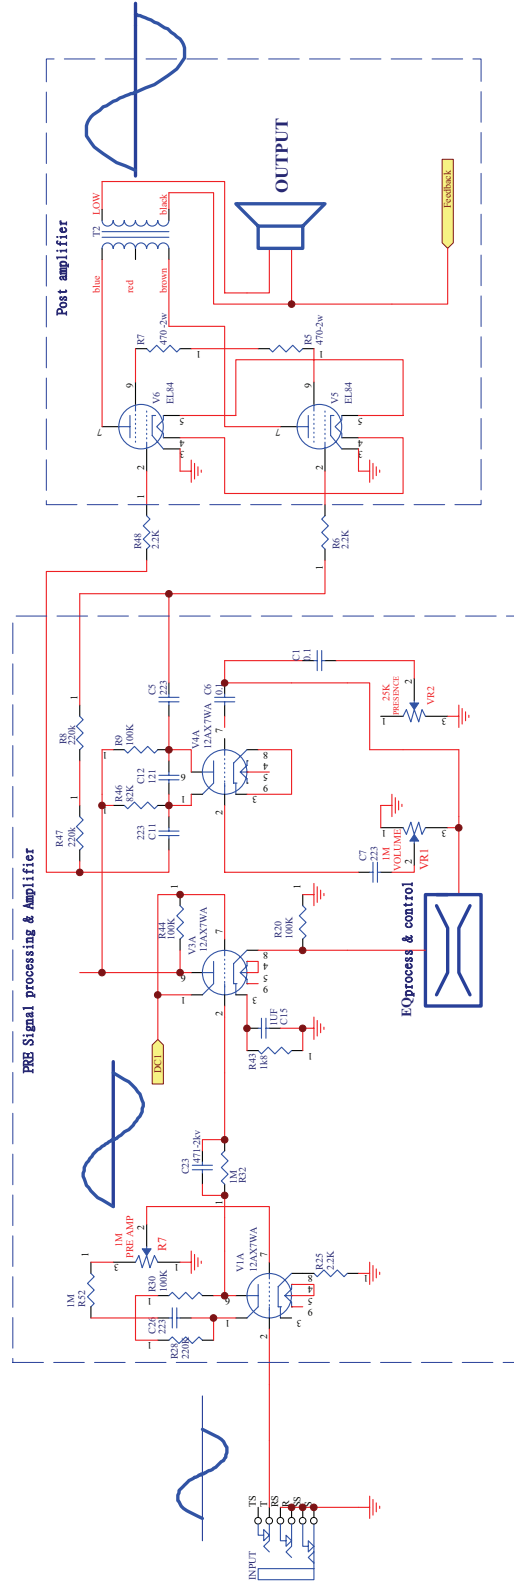

# JCA20H BLOCK DIAGRAM

Title			
Size	Model No.	Revision	Revision
A3	JCA20H		VERU00003
Date:	19-Dec-2009	Drawn By:	of 1
Part:	Electronics	Drawn By:	Part II

Title	
Size	Number
A4	
Date:	Revision
3-Dec-2009	
File:	Sheet 1 of 2
JET CITY 20-PREAMP- CIRCUITS	Drawn By: Jan Li

1 2 3 4

1 2 3 4

Title		Revision	
Size	Number		
A4	A		
Date:	3-Dec-2009	Sheet 2 of 2	
File:	JET CITY 20-PREAMP CIRCUITS	Drawn By: Jian Li	

U\_JET CITY 20-PREAMP CIRCUITS  
 JET CITY 20-PREAMP CIRCUITS.SchDoc  
 A TO PHASE INVERTER