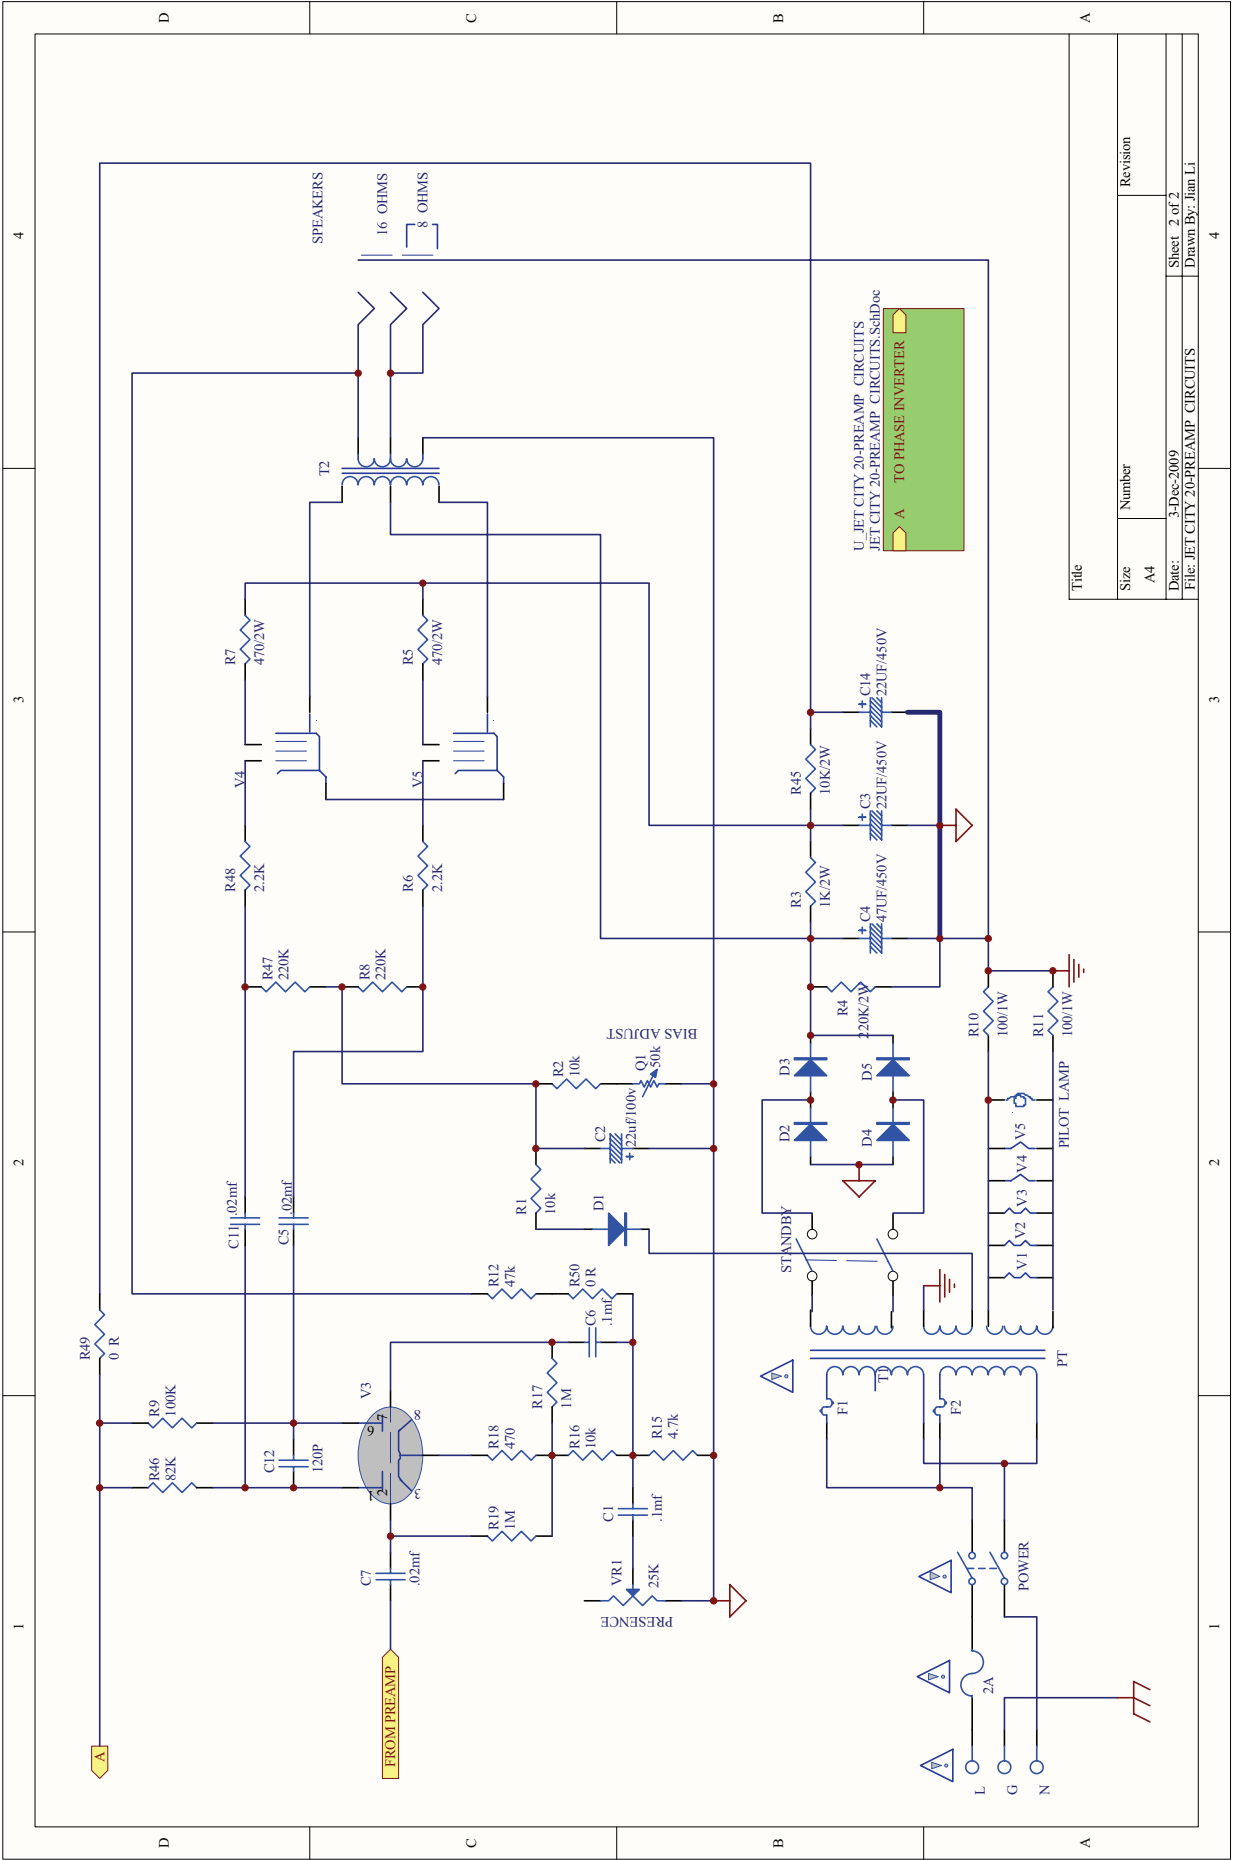

# JCA20H BLOCK DIAGRAM

Title			
Size	Model No.	Revision	Revision
A3	JCA20H		VERU00003
Date:	19-Dec-2009	Drawn By:	of 1
Part:	Electronics	Drawn By:	Part II

Title	
Size	Number
A4	
Date:	Revision
3-Dec-2009	
File:	Sheet 1 of 2
JET CITY 20-PREAMP- CIRCUITS	Drawn By: Jan Li

1 2 3 4

1 2 3 4

Title		Revision	
Size	Number		
A4	A		
Date:	3-Dec-2009	Sheet 2 of 2	
File:	JET CITY 20-PREAMP CIRCUITS	Drawn By: Jian Li	

U\_JET CITY 20-PREAMP CIRCUITS  
 JET CITY 20-PREAMP CIRCUITS.SchDoc  
 A TO PHASE INVERTER