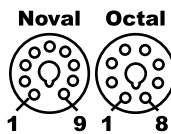

AMPLATES

CUSTOM FACEPLATES FOR GUITAR AND BASS AMPLIFIERS

WWW.AMPLATES.COM • (202) 492-3237

PREAMP TUBES

12ax7/12at7/12au7/

7025/5751

EF86

6SJ7