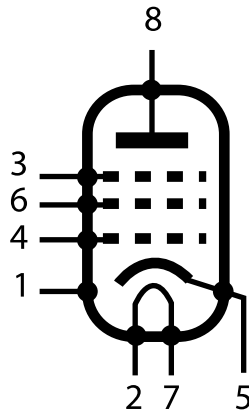

AMPLATES

CUSTOM FACEPLATES FOR GUITAR AND BASS AMPLIFIERS

WWW.AMPLATES.COM • (202) 492-3237

PREAMP TUBES

12ax7/12at7/12au7/

7025/5751

EF86

6SJ7

6SL7

6v6/6L6/5881/6550/

POWER TUBES

EL84/7189

SV83

KT77/KT88

EL34/6CA7

WWW.AMPLATES.COM • (202) 492-3237

RECTIFIERS

5AR4/GZ34

5Y3/5U4

6X4

EZ81